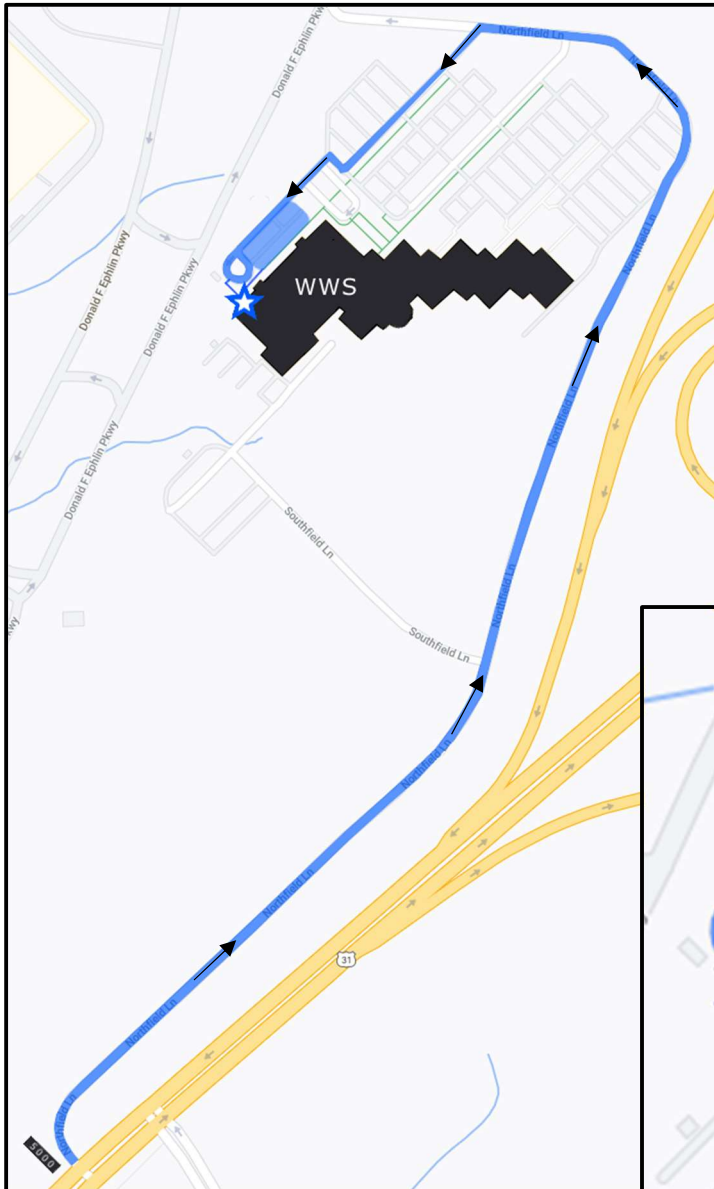

WORLDWIDE STAGES

Door 100

From Nashville:

- Take 65 South to Exit 53 - TN/396 Saturn Parkway.
- EXIT onto US-31S toward Columbia.
- From Hwy 31, TURN onto Northfield Ln, 0.8 mi.
- When you reach the parking lot, VEER RIGHT to continue on Northfield Ln.
- TURN LEFT at the 4th and final left.
- CONTINUE STRAIGHT. When you come to a dead end, turn RIGHT then LEFT to proceed.
- Door 100 is located under the parking canopy ahead.

Building Address

5000 Northfield Lane
Spring Hill, TN 37174

GPS Coordinates

35.74000, -86.95341

Parking for Door 100 is indicated
in blue shaded region.

Enter through glass double doors
under canopy.