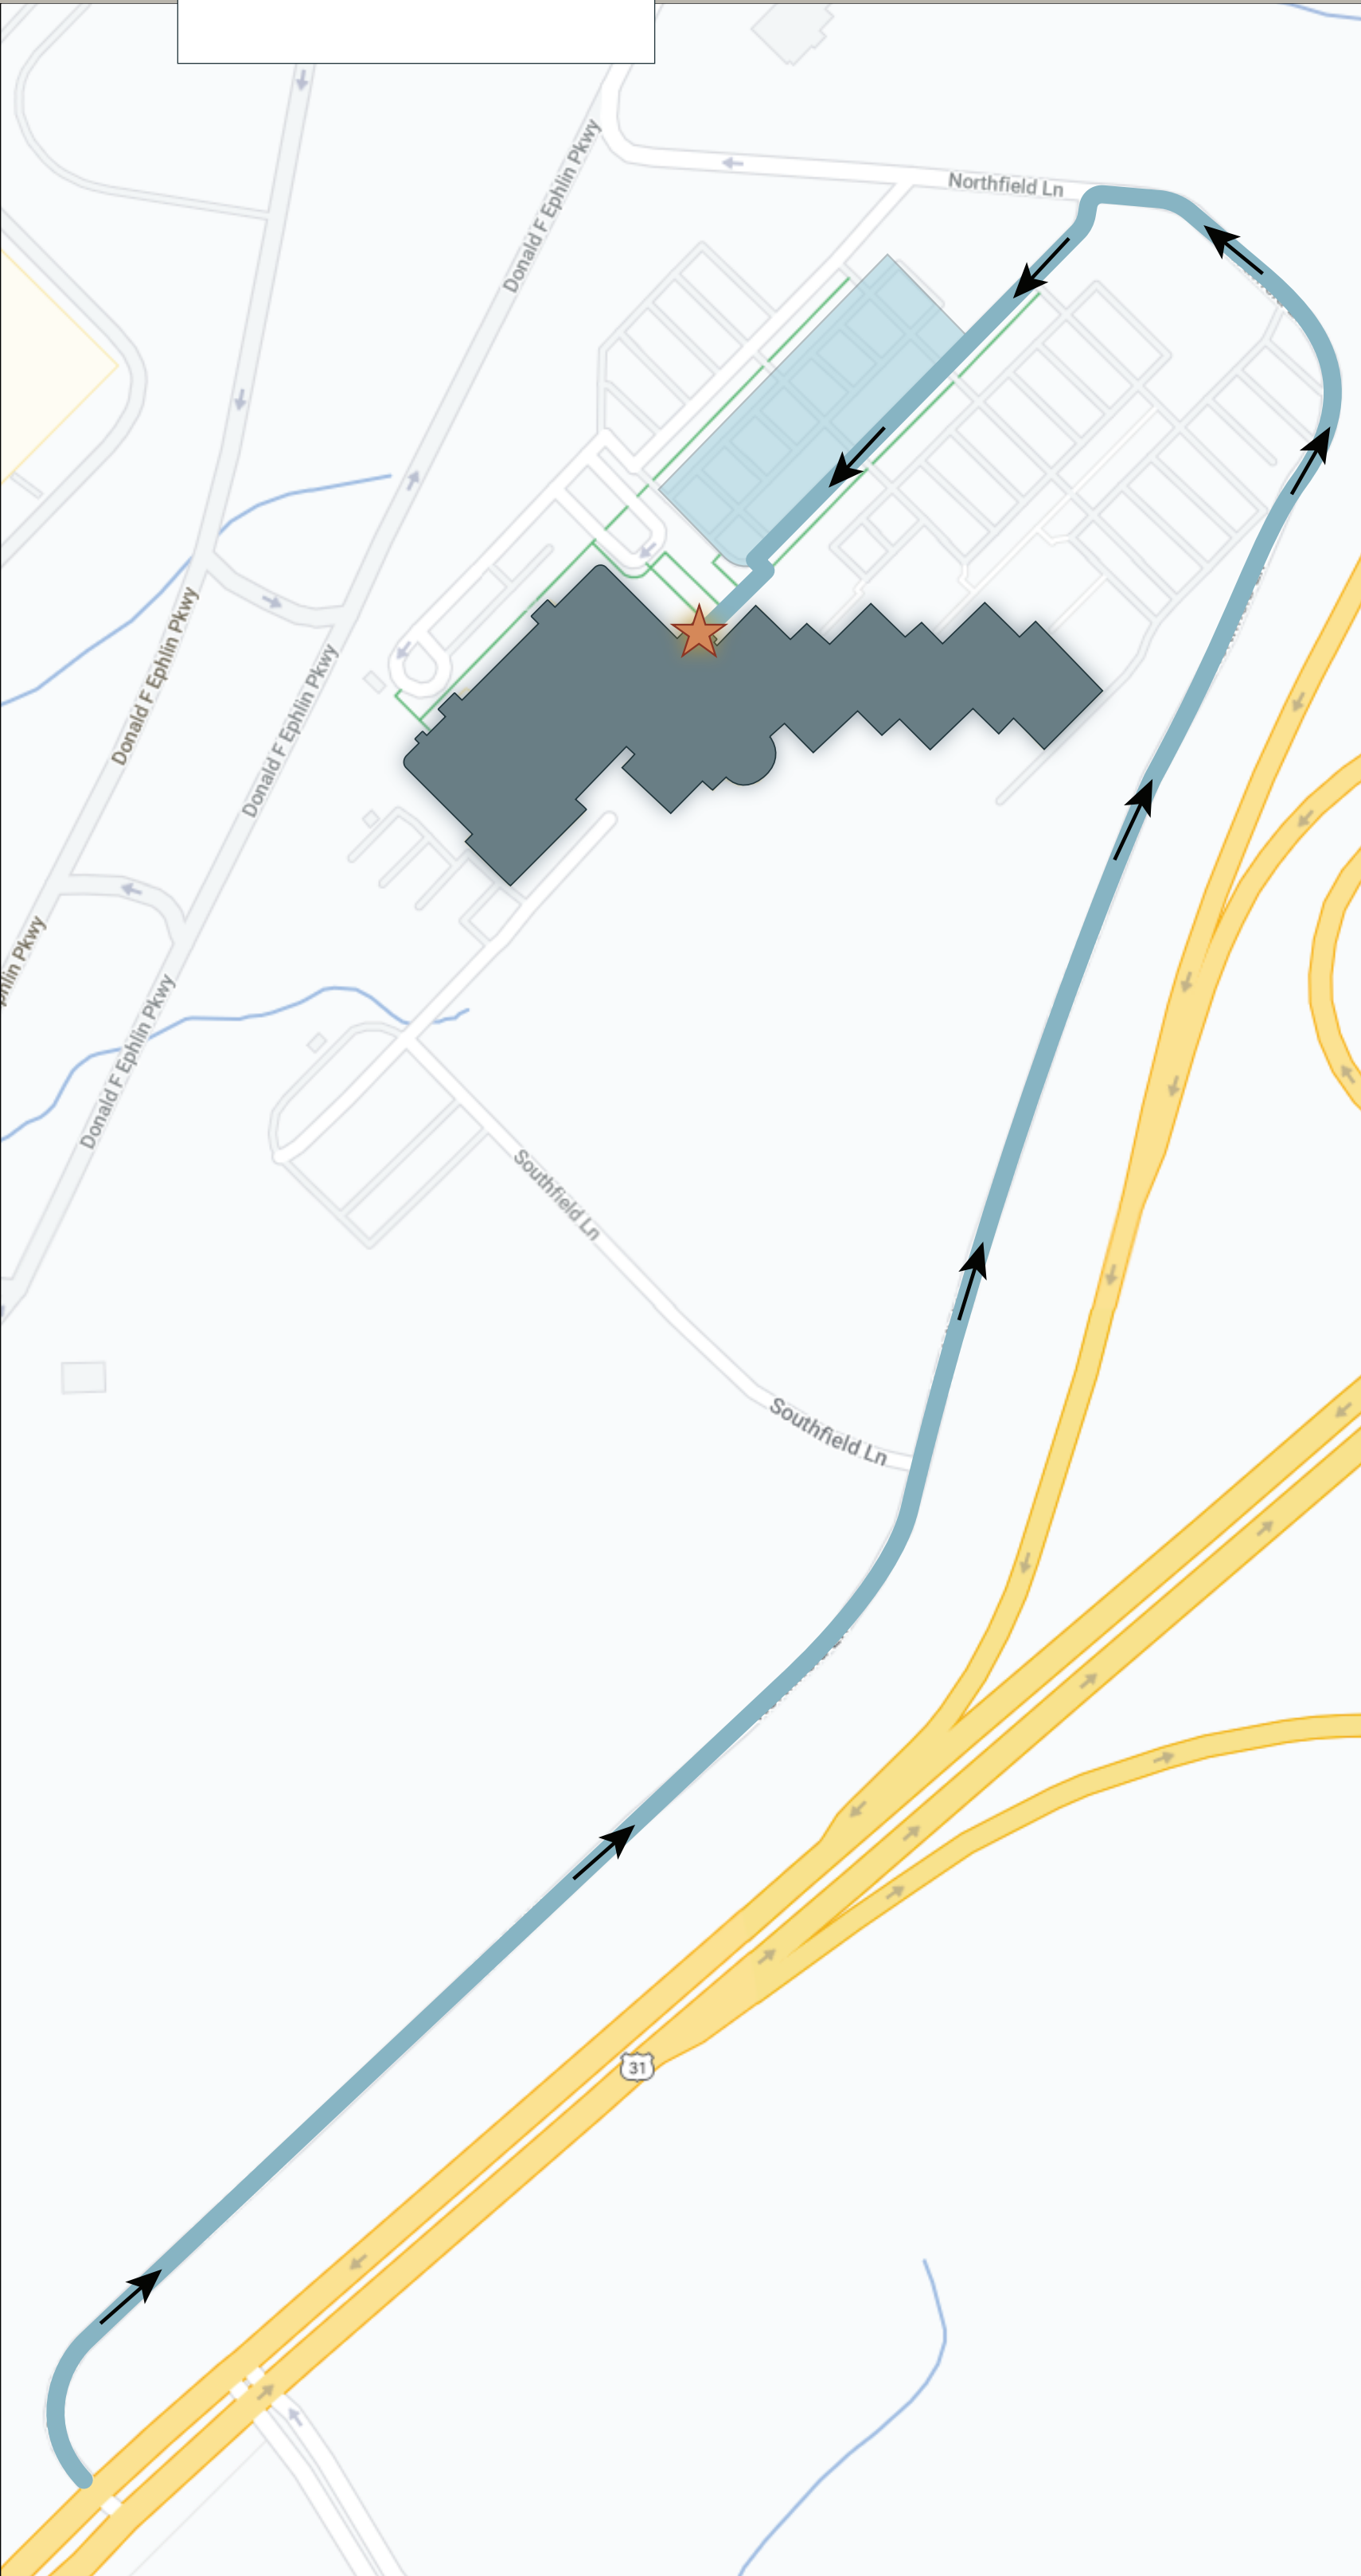

# BUILDING 400

**BUILDING ADDRESS**  
5000 Northfield Lane  
Spring Hill, TN 37174

**DOOR COORDINATES**  
35.74039, -86.95206

CLICK [HERE](#) TO SHOW ON GOOGLE MAPS

## FROM NASHVILLE:

- » Take I-65 South to Exit 53 - TN/396 Saturn Parkway.
- » EXIT onto US-31S toward Columbia.
- » From Hwy 31, TURN onto Northfield Ln, 0.8 mi.
- » When you reach the parking lot, VEER RIGHT to continue on Northfield Ln.
- » TURN LEFT at the 3rd left.
- » Door 400 is located directly ahead.